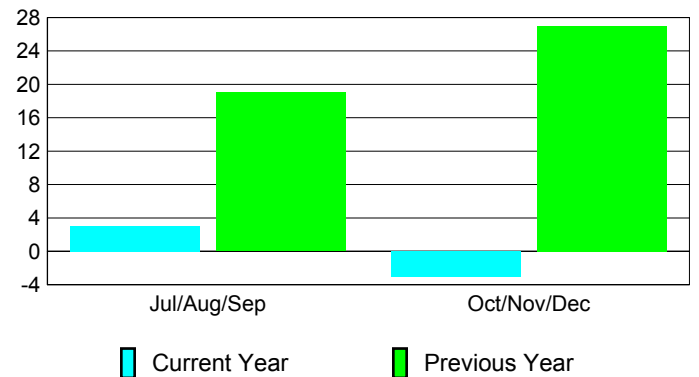

Comparison of Membership Gain/Loss

Current Year Compared to the Previous Year